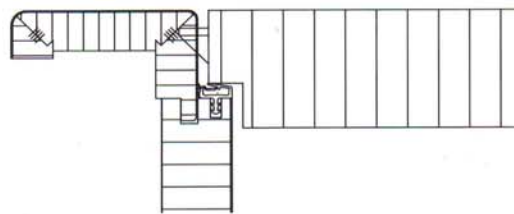

Ausführung-GF

Gefälzt-Flächenbündig

GF design

flush mounted

Mögliche Beschlagvarianten

Das flächenbündige Design gibt es in vielen bereits bekannten PRÜM-Programmen. Ihr PRÜM-Fachhändler berät Sie gerne.

Possible fitting variants

The flush mounted design is available in many of the already known PRÜM ranges. Your PRÜM specialist dealer would be delighted to provide you with advice.